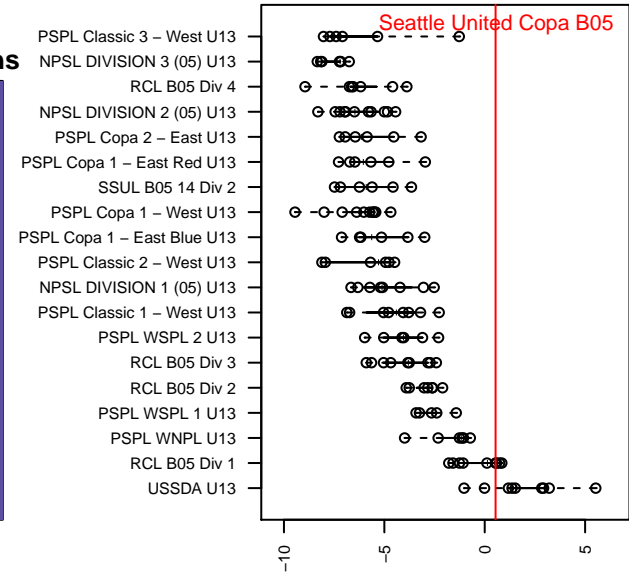

Seattle United Copa B05

Seattle United
 Seattle, WA
 B05 total strength=1343
 attack=7.36 defense=5.85
 fall league = RCL B05 Div 1

alt names used:
 Seattle United B05 Copa
 Seattle United B05 Copa A
 Seattle United B05 Copa (WA)
 Seattle United B05 Copa A

Venues played:
 2016 WYS Championship B05
 2017 Rainier Challenge Copa U13
 2017 RCL B05 Div 1
 2017 FWRL Fall B05
 2017 WYS Championship B05

Seattle United Copa B05
 Dots are actual minus expected GF (blue circles) and GA (red triangles).
 Blue line is smoothed change in attack strength. Red is smoothed change in defense strength.

**attack and defense variance (black dot)
relative to other teams
and top 10 in region**

**attack and defense rating
relative to others at age
and all opponents in last 13 months**

Performance relative to 13 month average