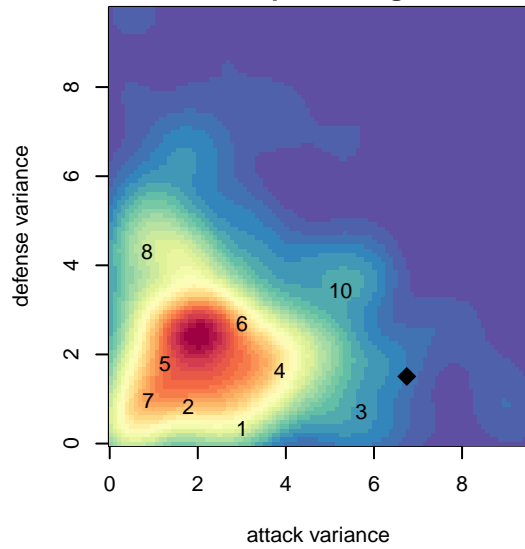

Seattle United Copa B05

Seattle United
 Seattle, WA
 B05 total strength=1343
 attack=7.36 defense=5.85
 fall league = RCL B05 Div 1

alt names used:
 Seattle United B05 Copa
 Seattle United B05 Copa A
 Seattle United B05 Copa (WA)
 Seattle United B05 Copa A

Venues played:
 2016 WYS Championship B05
 2017 Rainier Challenge Copa U13
 2017 RCL B05 Div 1
 2017 FWRL Fall B05
 2017 WYS Championship B05

Seattle United Copa B05
 Dots are actual minus expected GF (blue circles) and GA (red triangles).
 Blue line is smoothed change in attack strength. Red is smoothed change in defense strength.

**attack and defense variance (black dot)
relative to other teams
and top 10 in region**

**attack and defense rating
relative to others at age
and all opponents in last 13 months**

Performance relative to 13 month average