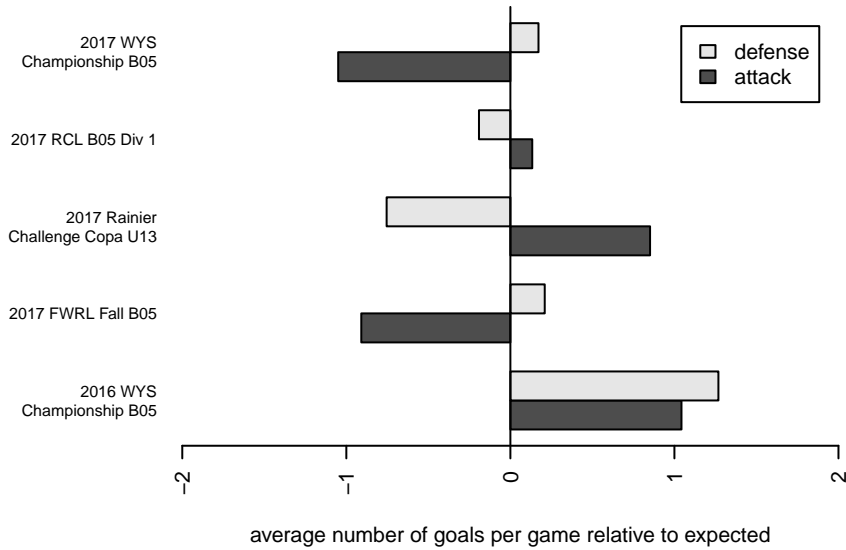

Seattle United Copa B05

Seattle United
 Seattle, WA
 B05 total strength=1343
 attack=7.36 defense=5.85
 fall league = RCL B05 Div 1

alt names used:
 Seattle United B05 Copa
 Seattle United B05 Copa A
 Seattle United B05 Copa (WA)
 Seattle United B05 Copa A

Venues played:
 2016 WYS Championship B05
 2017 Rainier Challenge Copa U13
 2017 RCL B05 Div 1
 2017 FWRL Fall B05
 2017 WYS Championship B05

Seattle United Copa B05
 Dots are actual minus expected GF (blue circles) and GA (red triangles).
 Blue line is smoothed change in attack strength. Red is smoothed change in defense strength.

**attack and defense variance (black dot)
relative to other teams
and top 10 in region**

**attack and defense rating
relative to others at age
and all opponents in last 13 months**

Performance relative to 13 month average