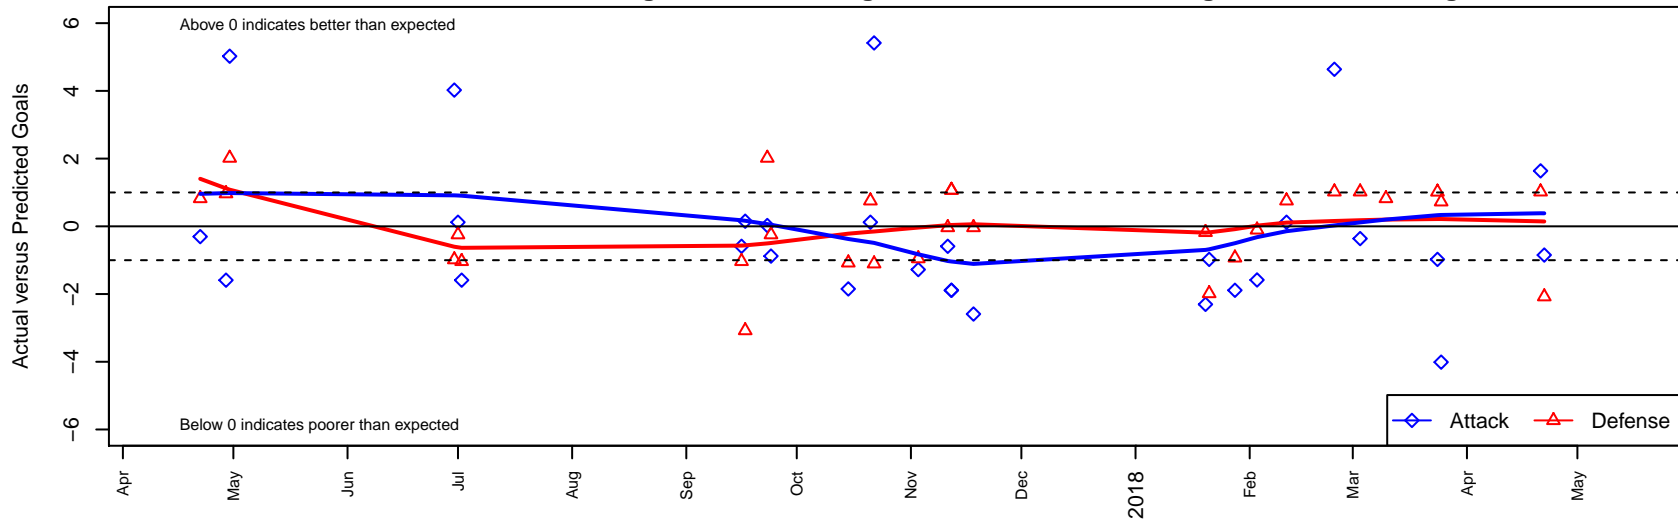

Seattle United Copa B05

Seattle United
 Seattle, WA
 B05 total strength=1343
 attack=7.36 defense=5.85
 fall league = RCL B05 Div 1

alt names used:
 Seattle United B05 Copa
 Seattle United B05 Copa A
 Seattle United B05 Copa (WA)
 Seattle United B05 Copa A

Venues played:
 2016 WYS Championship B05
 2017 Rainier Challenge Copa U13
 2017 RCL B05 Div 1
 2017 FWRL Fall B05
 2017 WYS Championship B05

Seattle United Copa B05
 Dots are actual minus expected GF (blue circles) and GA (red triangles).
 Blue line is smoothed change in attack strength. Red is smoothed change in defense strength.

**attack and defense variance (black dot)
relative to other teams
and top 10 in region**

**attack and defense rating
relative to others at age
and all opponents in last 13 months**

Performance relative to 13 month average