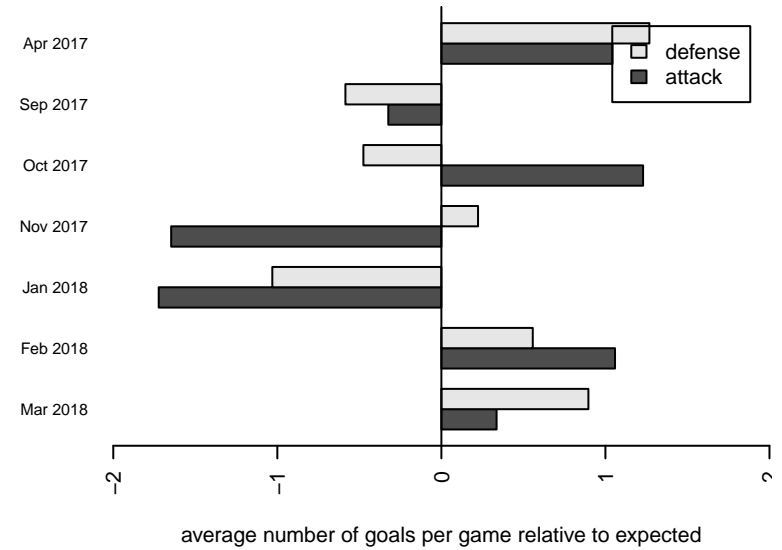

Performance relative to 13 month average